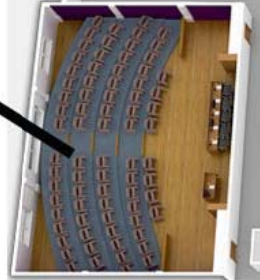

WIMPOLE_{St}

Max Rayne Auditorium

Max Rayne Foyer and ENT Room

Cavendish Room

ENTRANCE

REGISTRATION & cloakroom area

The Atrium

Naim Dangoor Auditorium

Guy Whittle Auditorium