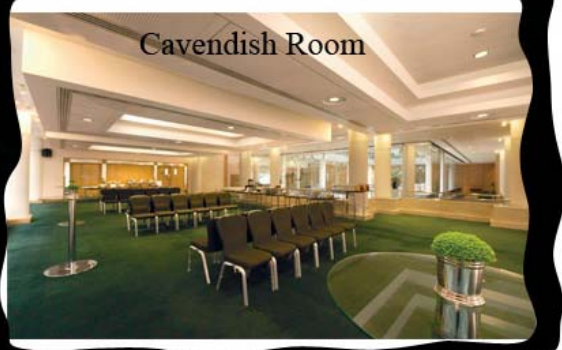

WIMPOLE_{St}

Max Rayne Auditorium

Max Rayne Foyer and ENT Room

Cavendish Room

ENTRANCE

REGISTRATION & cloakroom area

The Atrium

Naim Dangoor Auditorium

Guy Whittle Auditorium